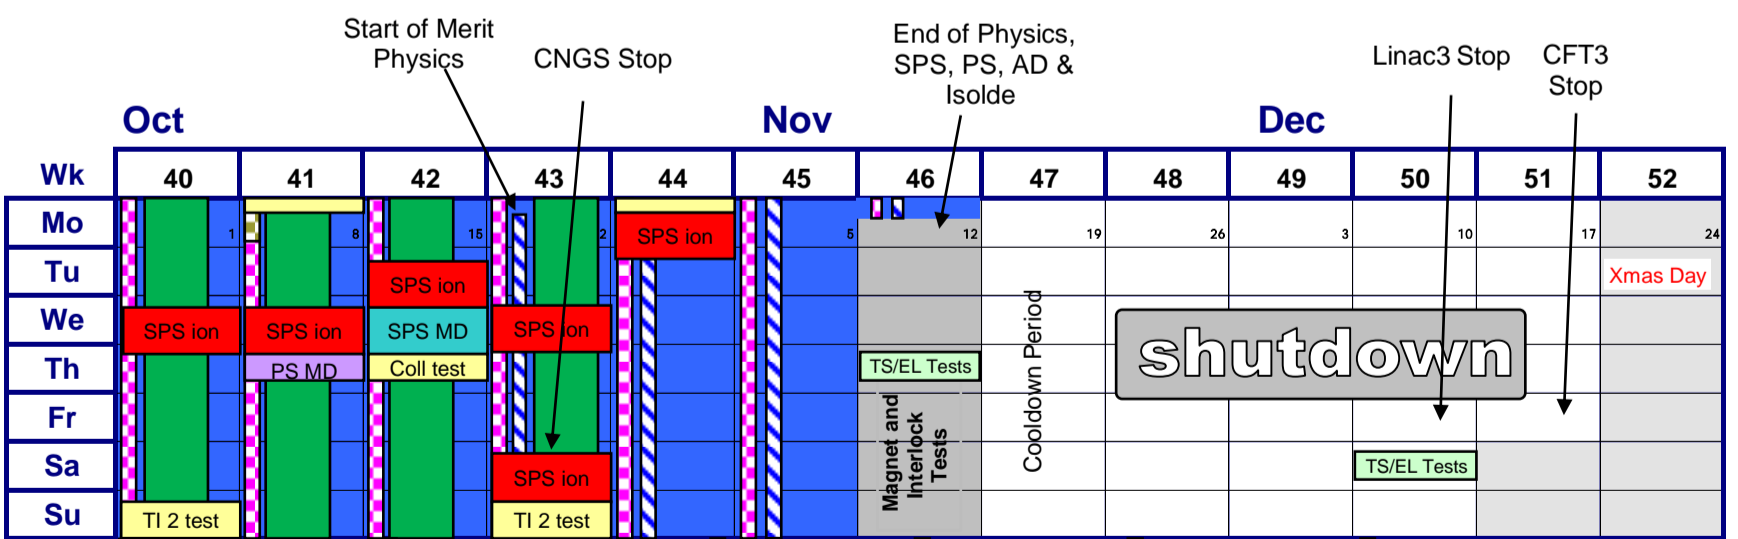

2007 Accelerator Schedule

Approved by the Research Board

- PS MD Dedicated PS MD
- SPS MD Dedicated SPS Proton MD
- SPS ion Dedicated SPS Ion MD
- TI 2 Test Special Dedicated Test
- SPS Scrubbing Run
- Weeks with AD Physics
- AD Setting up
- Weeks with Merit (nToF11) Physics
- CNGS Commissioning Run