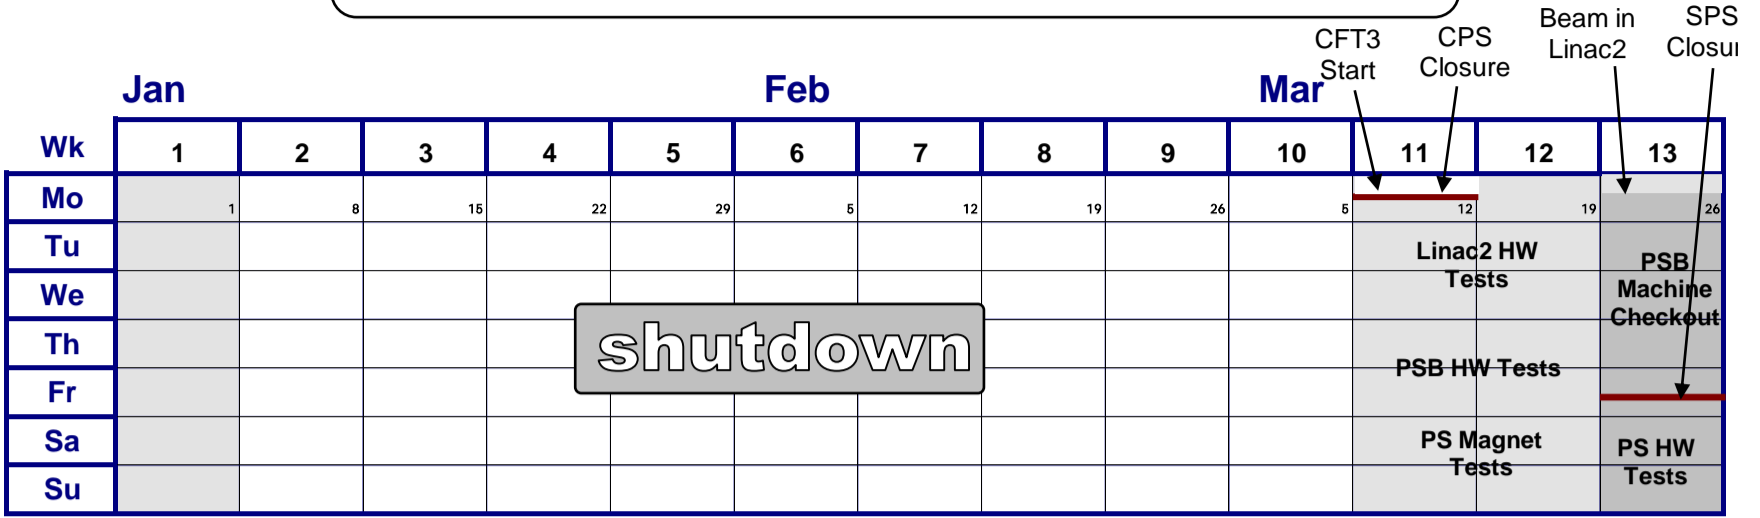

2007 Accelerator Schedule

Approved by the Research Board

- PS MD Dedicated PS MD
- SPS MD Dedicated SPS Proton MD
- SPS ion Dedicated SPS Ion MD
- TI 2 Test Special Dedicated Test
- SPS Scrubbing Run
- Weeks with AD Physics
- AD Setting up
- Weeks with Merit (nToF11) Physics
- CNGS Commissioning Run