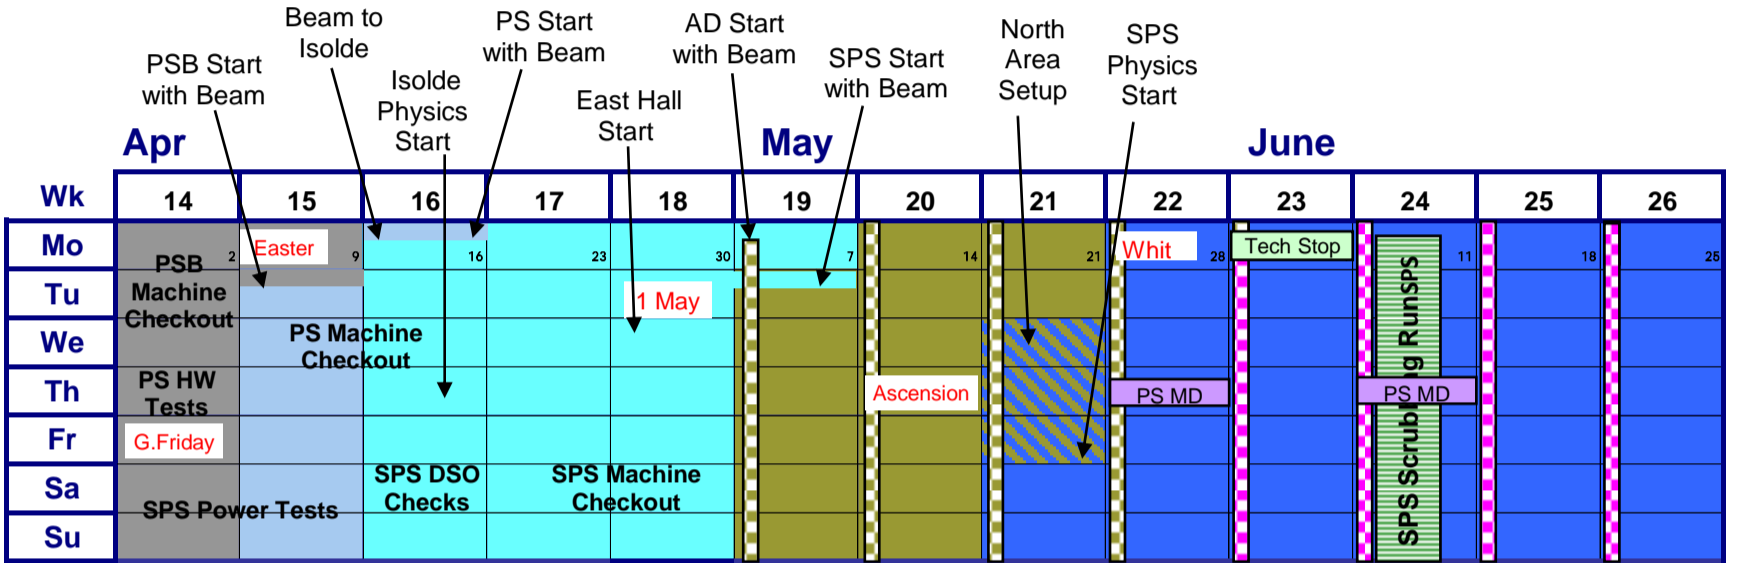

2007 Accelerator Schedule

Approved by the Research Board

- PS MD Dedicated PS MD
- SPS MD Dedicated SPS Proton MD
- SPS ion Dedicated SPS Ion MD
- TI 2 Test Special Dedicated Test
- SPS Scrubbing Run
- Weeks with AD Physics
- AD Setting up
- Weeks with Merit (nToF11) Physics
- CNGS Commissioning Run