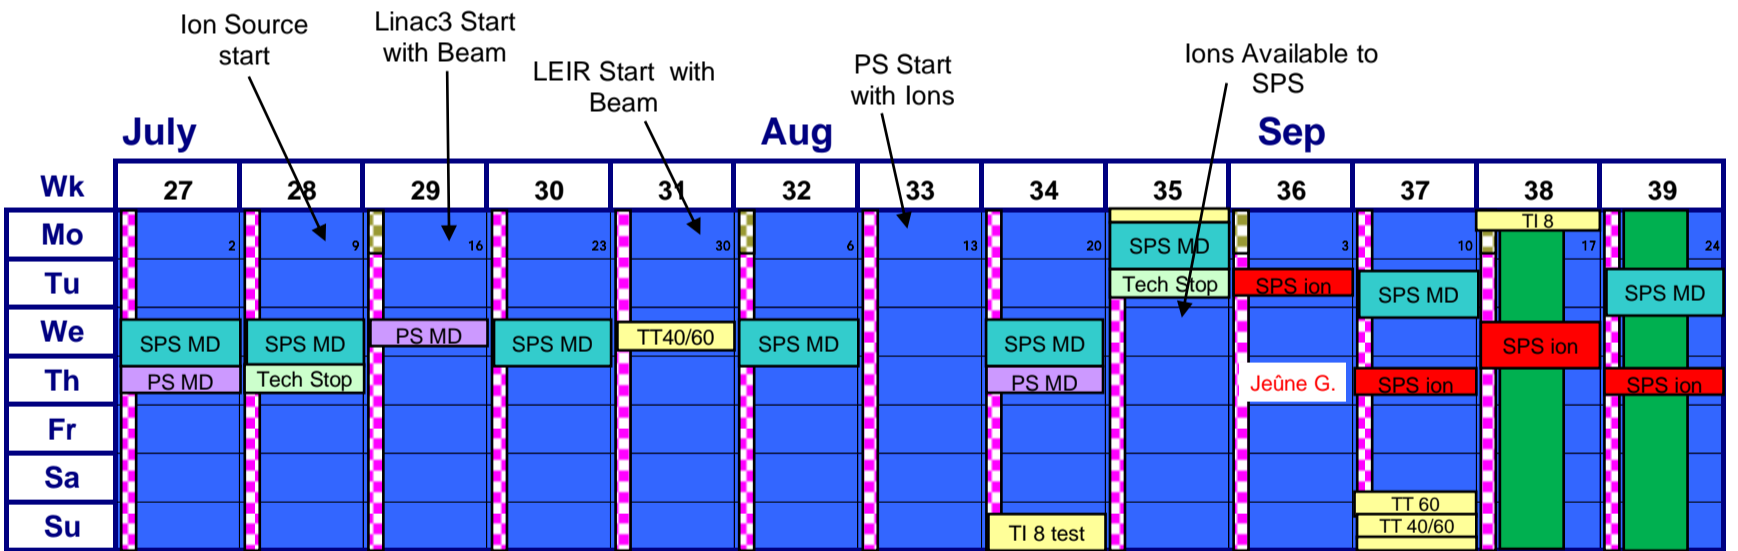

2007 Accelerator Schedule

Approved by the Research Board

- PS MD Dedicated PS MD
- SPS MD Dedicated SPS Proton MD
- SPS ion Dedicated SPS Ion MD
- TI 2 Test Special Dedicated Test
- SPS Scrubbing Run
- Weeks with AD Physics
- AD Setting up
- Weeks with Merit (nToF11) Physics
- CNGS Commissioning Run